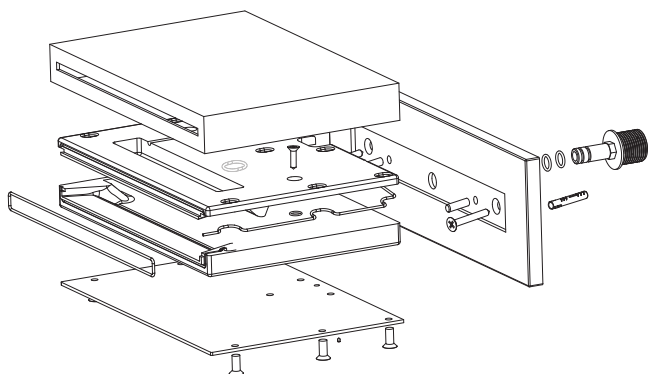

COMPONENTS DETAILS