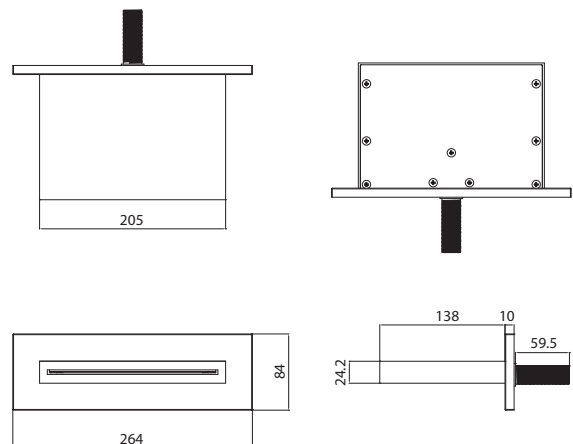

## DIMENSIONS

WATERFALL SPOUT COLLECTION

## TECHNICAL DETAILS

Bathtub mount connector	1/2"	
Blade width water output	182 mm	
Blade thickness water output	1,5 mm	
Water flow rate	<b>Bar</b>	<b>lt/min</b>
	1,0	18,2
	1,5	21,5
	2,0	24,9
	2,5	28,3
	3,0	30,2
Noise test	<b>Bar</b>	<b>dB</b>
	3,0	24
	5,0	27,9